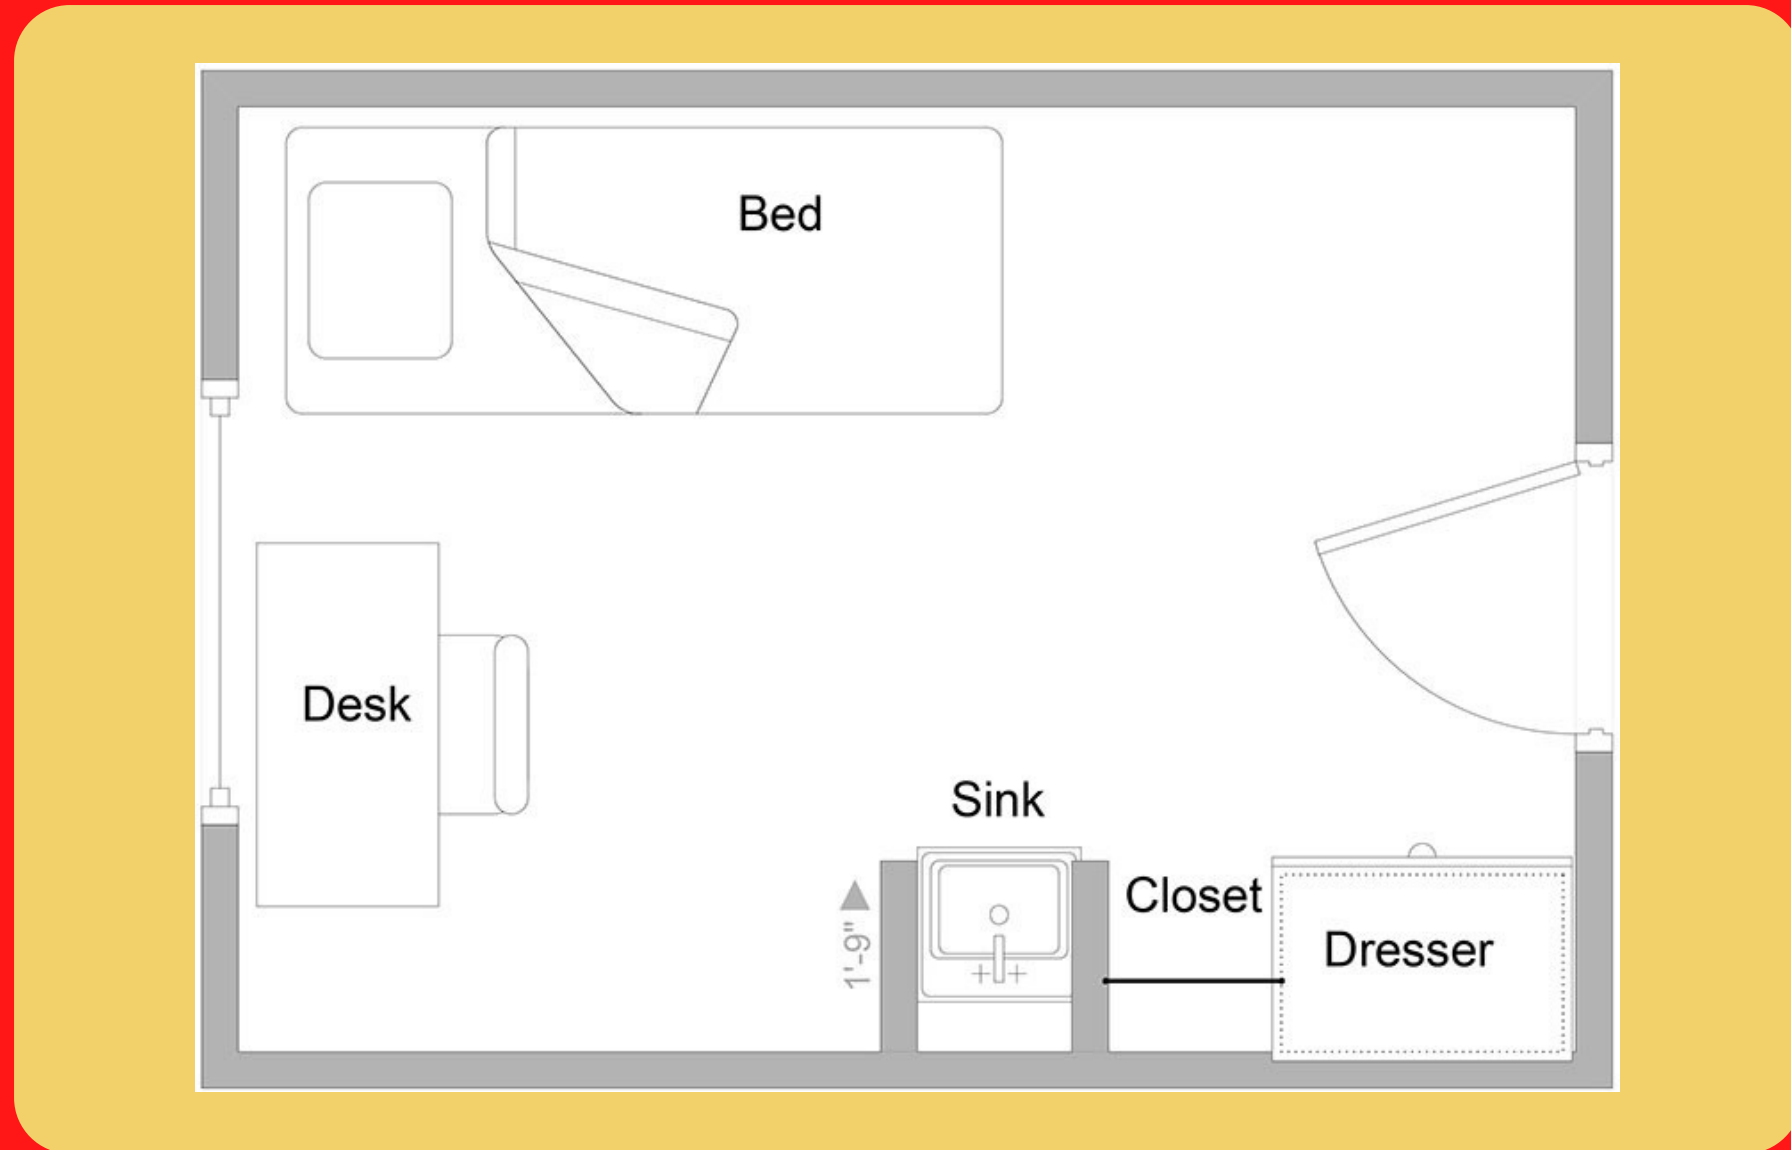

Open to any student

RESIDENCE LIFE
EDGEWOOD COLLEGE

Marshall South

Open to any student

Dominican Hall

Not open to first year students

Room and Suite Options

A Double, 2 Singles w/ Bathroom and Living Room

9

4 singles w/ Bathroom and Living Room

6

A Double, 2 Singles w/ Bathroom

6

A Double w/ Bathroom

2

2 Doubles w/ Bathroom

12

Dominican Rooms & Suites

Double & 2 singles w/ Living Room

4 Singles w/ Living Room

Not open to first year students

Double, 2 Singles

2 Doubles

Double

Dominican CO-OP

Not open to
first year
students

All Co-op suites contain a living room

Dominican Hall

Not open to aspiring sophomores
or first year students

Apartment Options

5 singles w/ Bathroom, Kitchen,
and Living Room