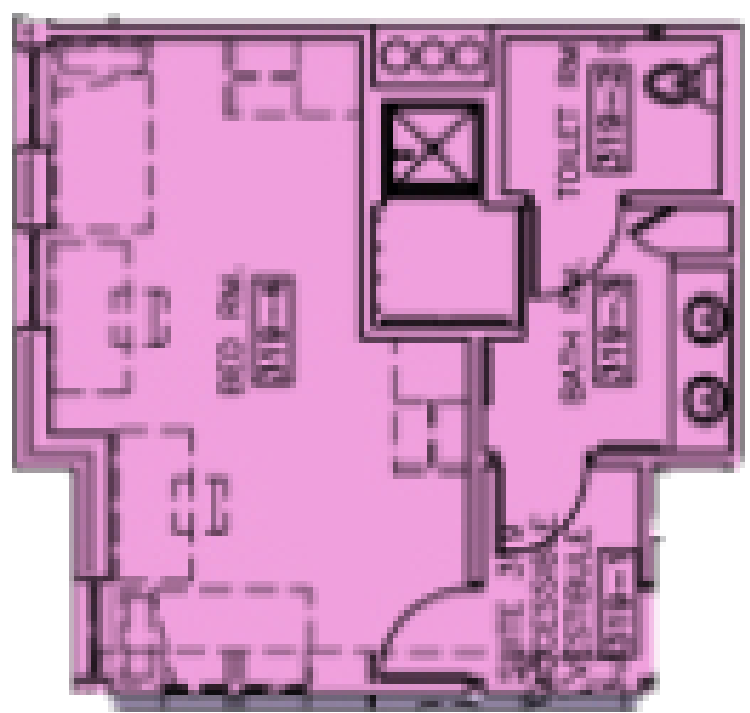

Open to any student

RESIDENCE LIFE
EDGEWOOD COLLEGE

Marshall South

Open to any student

Dominican Hall

Not open to first year students

Room and Suite Options

A Double, 2 Singles w/ Bathroom and Living Room

12

Dominican Rooms & Suites

Double & 2 singles w/ Living Room

4 Singles w/ Living Room

Not open to first year students

Double, 2 Singles

2 Doubles

Double

Dominican CO-OP

Not open to
first year
students

All Co-op suites contain a living room

Dominican Hall

Not open to aspiring sophomores
or first year students

Apartment Options

5 singles w/ Bathroom, Kitchen,
and Living Room