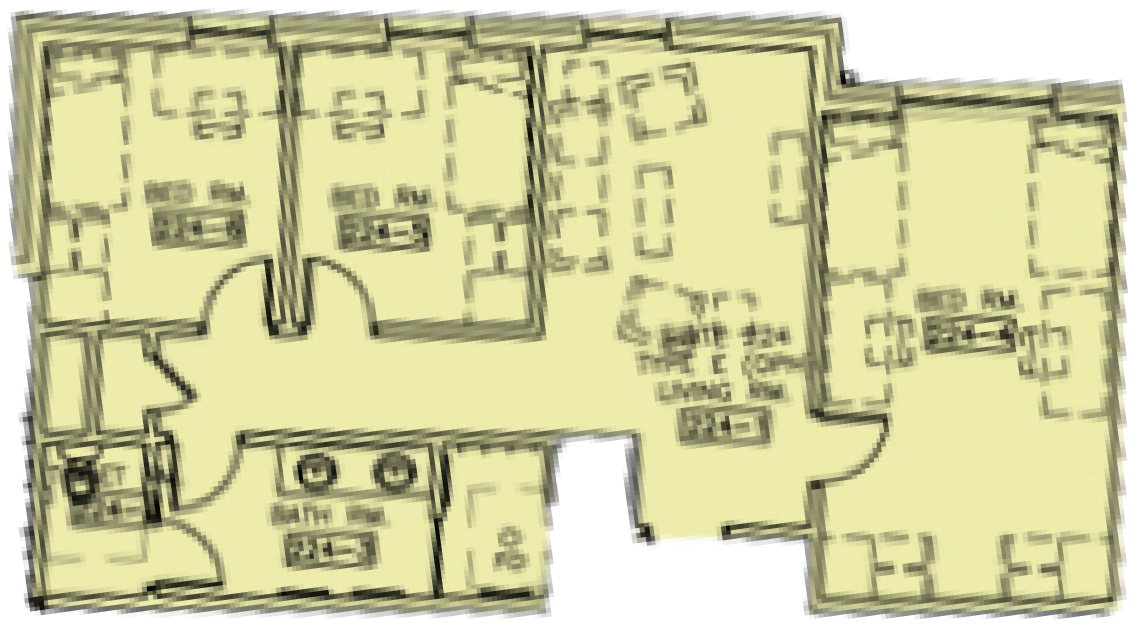

Open to any student

RESIDENCE LIFE
EDGEWOOD COLLEGE

Marshall South

Open to any student

Dominican Hall

Not open to first year students

Room and Suite Options

A Double, 2 Singles w/ Bathroom and Living Room

9

4 singles w/ Bathroom and Living Room

6

A Double, 2 Singles w/ Bathroom

6

A Double w/ Bathroom

2

2 Doubles w/ Bathroom

12

Dominican Rooms & Suites

Double & 2 singles w/ Living Room

4 Singles w/ Living Room

Not open to first year students

Double, 2 Singles

2 Doubles

Double

Dominican CO-OP

Not open to
first year
students

All Co-op suites contain a living room

Dominican Hall

Not open to aspiring sophomores
or first year students

Apartment Options

5 singles w/ Bathroom, Kitchen,
and Living Room