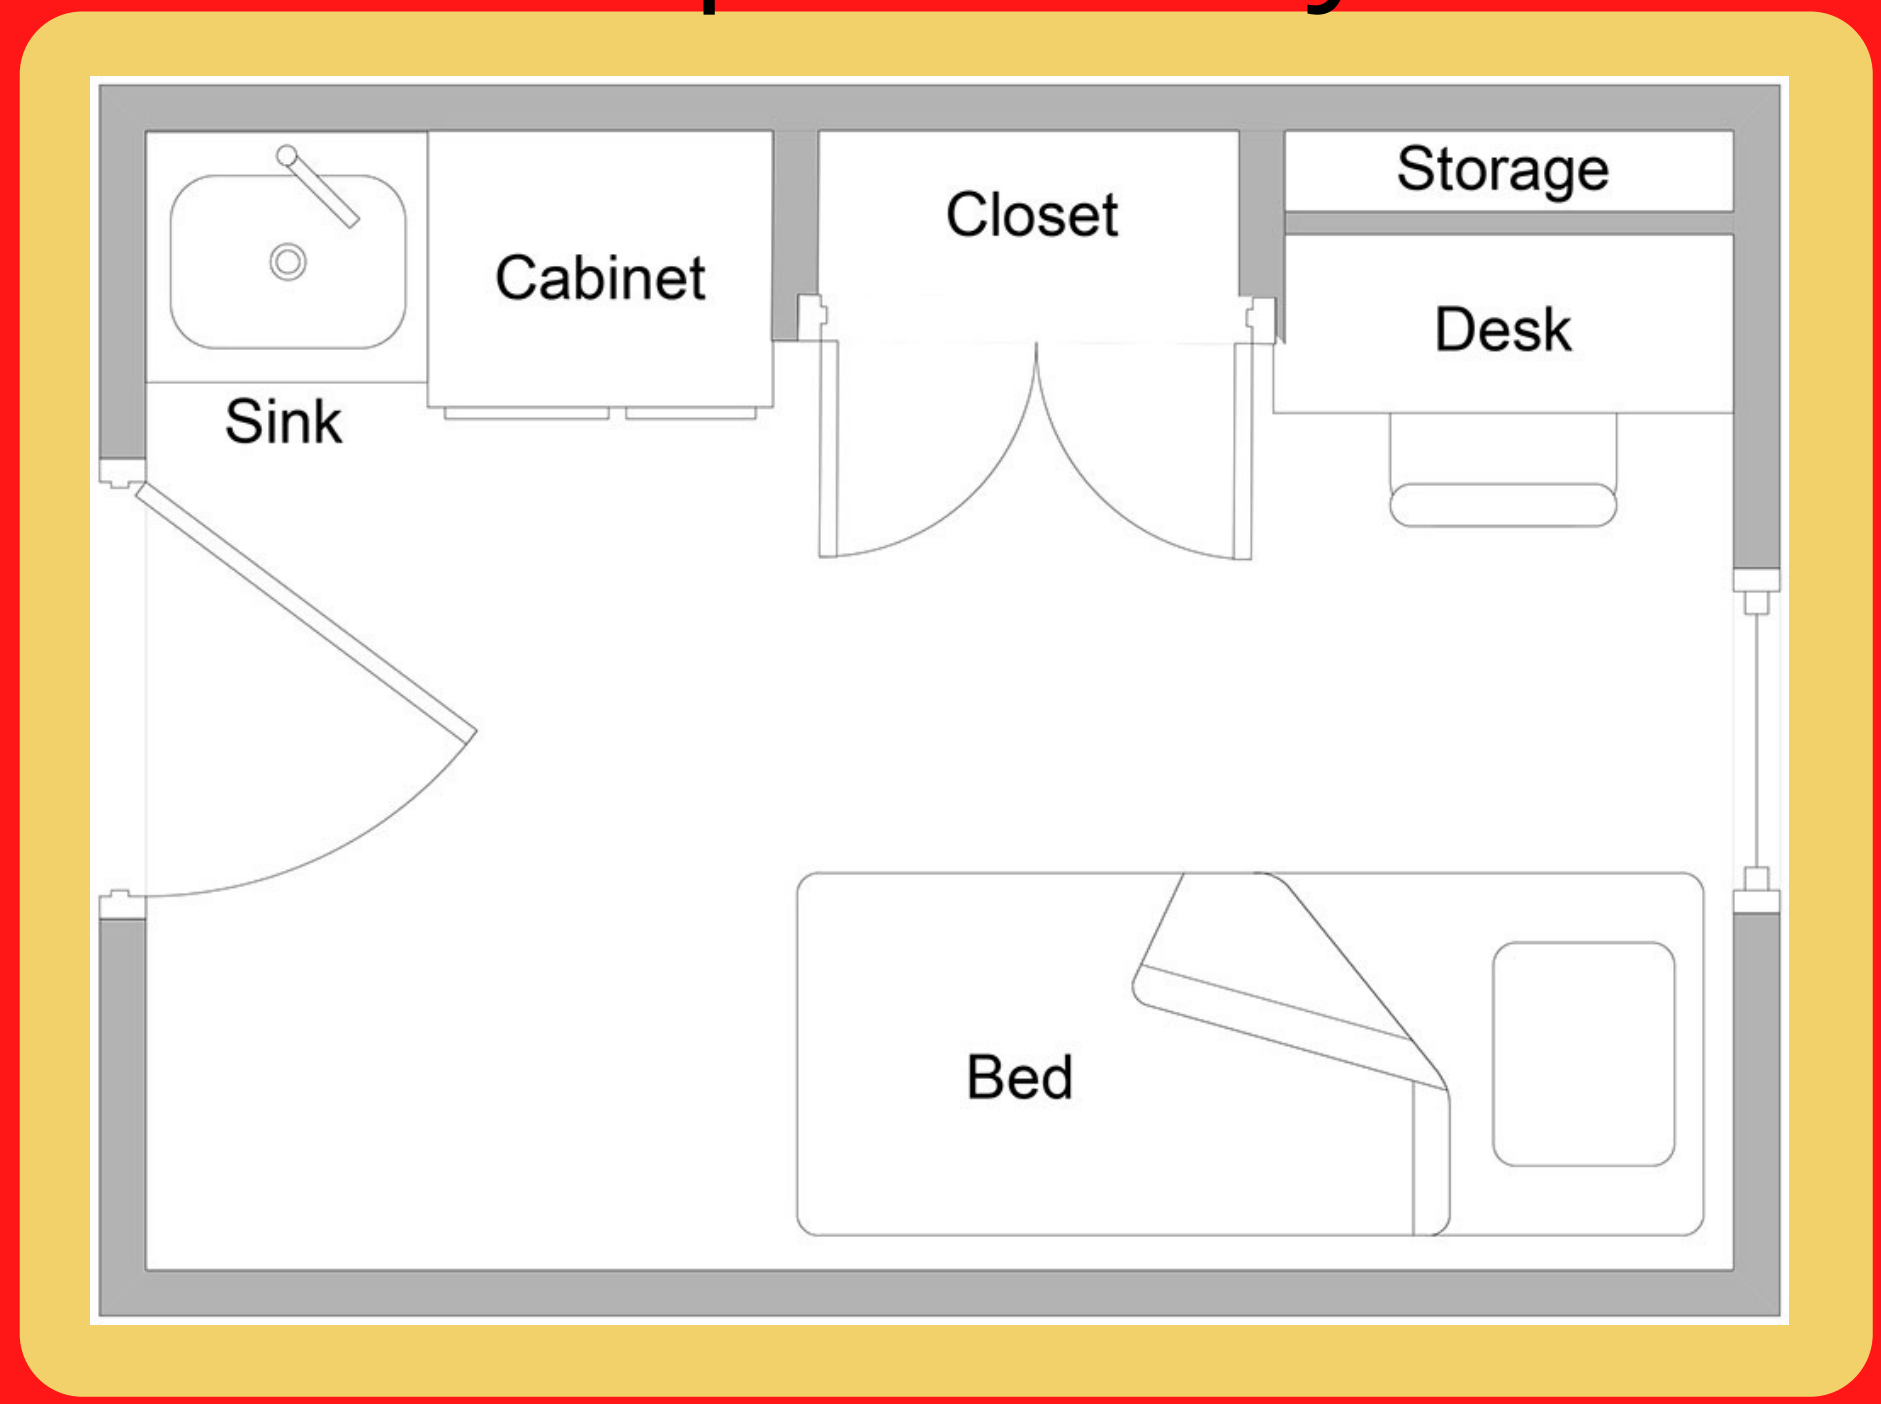

Open to any student