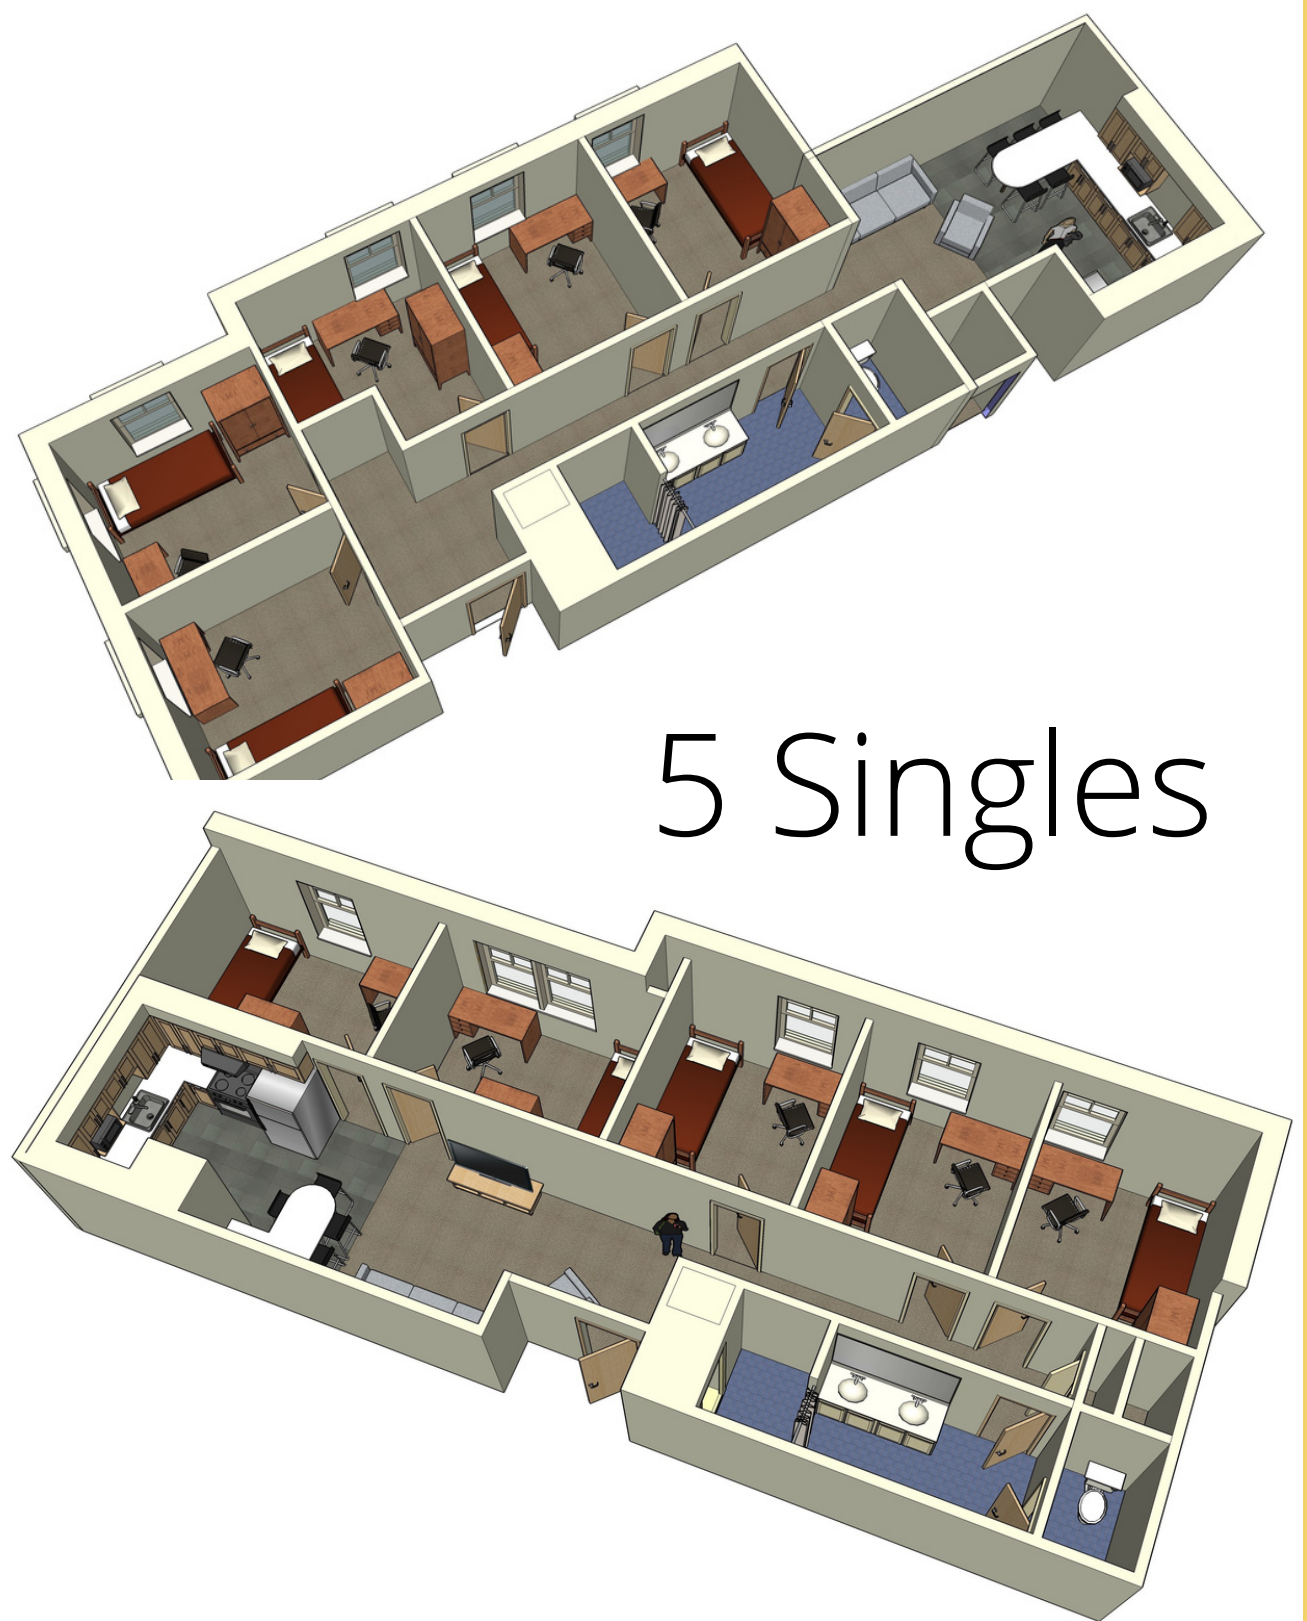

Open to any student

RESIDENCE LIFE
EDGEWOOD COLLEGE

Marshall South

Open to any student

Dominican Hall

Not open to first year students

Room and Suite Options

A Double, 2 Singles w/ Bathroom and Living Room

Dominican CO-OP

Not open to
first year
students

All Co-op suites contain a living room

Dominican Hall

Not open to aspiring sophomores
or first year students

Apartment Options

5 singles w/ Bathroom, Kitchen,
and Living Room

4

3 singles w/ Bathroom, Kitchen,
and Living Room

2

4 Singles w/ Bathroom and Living
Room

2

Double and 2 singles w/ Bathroom
and Living Room

1

Dominican Apartments

Not open to aspiring sophomores or first year students

5 Singles

3 Singles

Not open to aspiring sophomores or first year students

Sienna

(2 Bedroom Apartment for 2 or 3 People)

Weber

Not open to aspiring sophomores or first year students