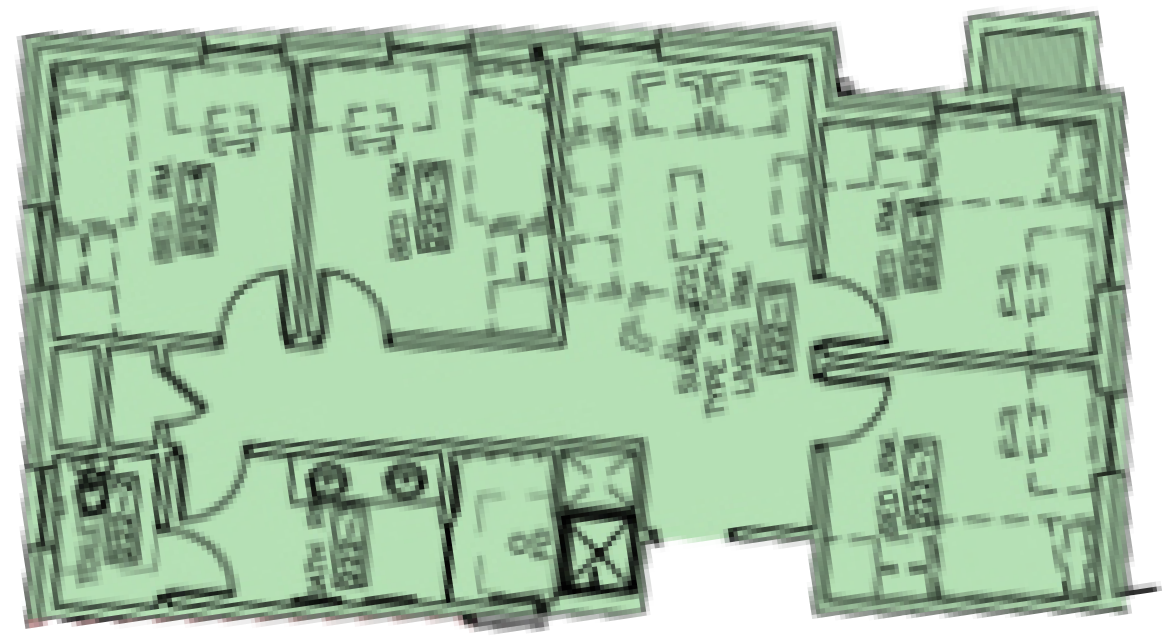

Open to any student

RESIDENCE LIFE
EDGEWOOD COLLEGE

Marshall South

Open to any student

Dominican Hall

Not open to first year students

Room and Suite Options

A Double, 2 Singles w/ Bathroom and Living Room

9

4 singles w/ Bathroom and Living Room

6

A Double, 2 Singles w/ Bathroom

6

A Double w/ Bathroom

2

2 Doubles w/ Bathroom

12

Dominican Rooms & Suites

Double & 2 singles w/ Living Room

4 Singles w/ Living Room

Not open to first year students

Double, 2 Singles

2 Doubles

Double

Dominican CO-OP

Not open to
first year
students

All Co-op suites contain a living room

Dominican Hall

Not open to aspiring sophomores
or first year students

Apartment Options

5 singles w/ Bathroom, Kitchen,
and Living Room