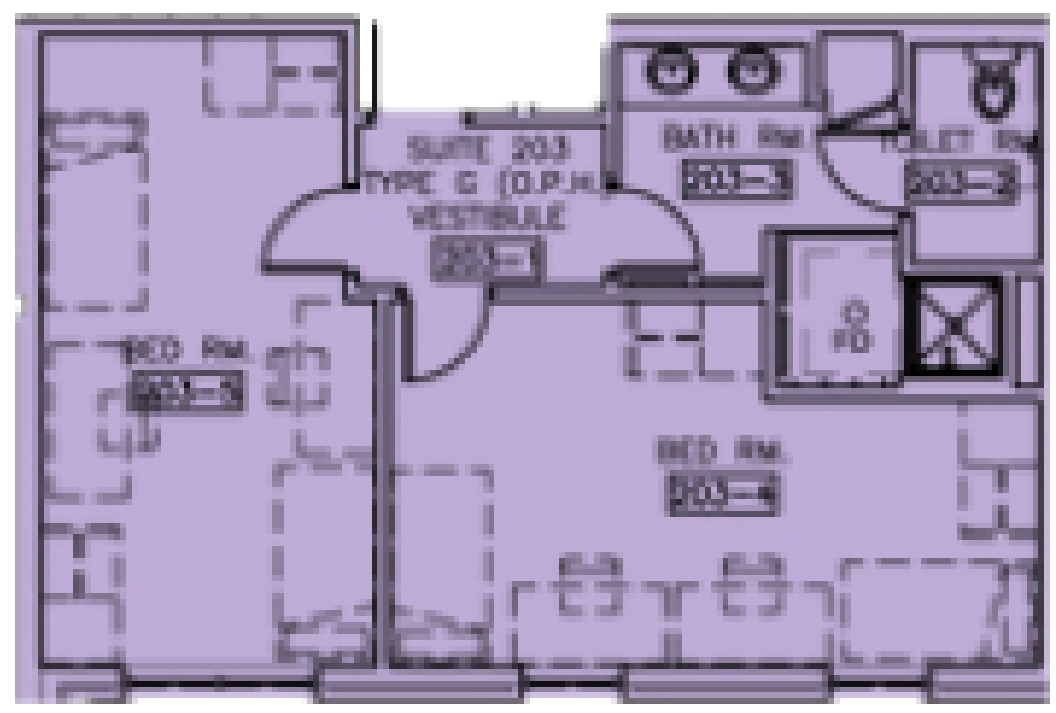

Open to any student

RESIDENCE LIFE
EDGEWOOD COLLEGE

Marshall South

Open to any student

Dominican Hall

Not open to first year students

Room and Suite Options

A Double, 2 Singles w/ Bathroom and Living Room

12

Dominican Rooms & Suites

Double & 2 singles w/ Living Room

4 Singles w/ Living Room

Not open to first year students

Double, 2 Singles

2 Doubles

Double

Dominican CO-OP

Not open to
first year
students

All Co-op suites contain a living room

Dominican Hall

Not open to aspiring sophomores
or first year students

Apartment Options

5 singles w/ Bathroom, Kitchen,
and Living Room