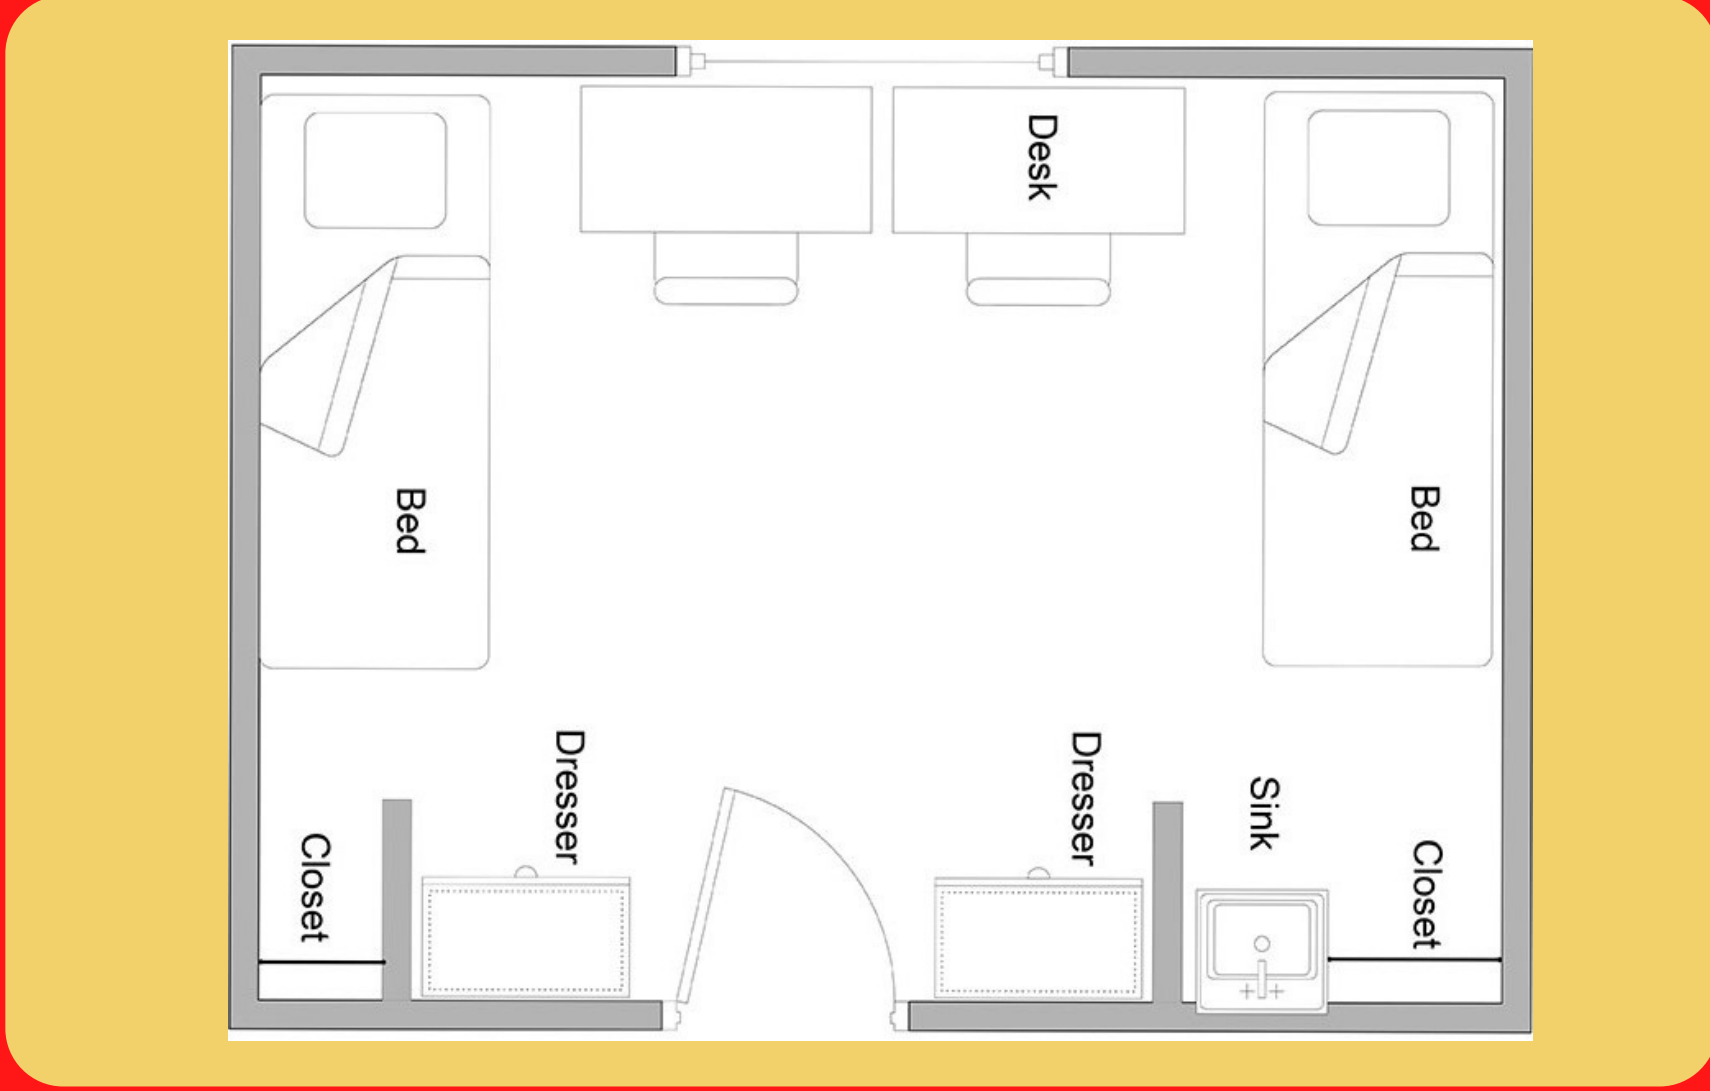

Open to any student

RESIDENCE LIFE
EDGEWOOD COLLEGE

Marshall South

Open to any student

Dominican Hall

Not open to first year students

Room and Suite Options

A Double, 2 Singles w/ Bathroom and Living Room

9

4 singles w/ Bathroom and Living Room

6

A Double, 2 Singles w/ Bathroom

6

A Double w/ Bathroom

2

2 Doubles w/ Bathroom

12

Dominican Rooms & Suites

Double & 2 singles w/ Living Room

4 Singles w/ Living Room

Not open to first year students

Double, 2 Singles

2 Doubles

Double

Dominican CO-OP

Not open to
first year
students

All Co-op suites contain a living room

Dominican Hall

Not open to aspiring sophomores
or first year students

Apartment Options

5 singles w/ Bathroom, Kitchen,
and Living Room