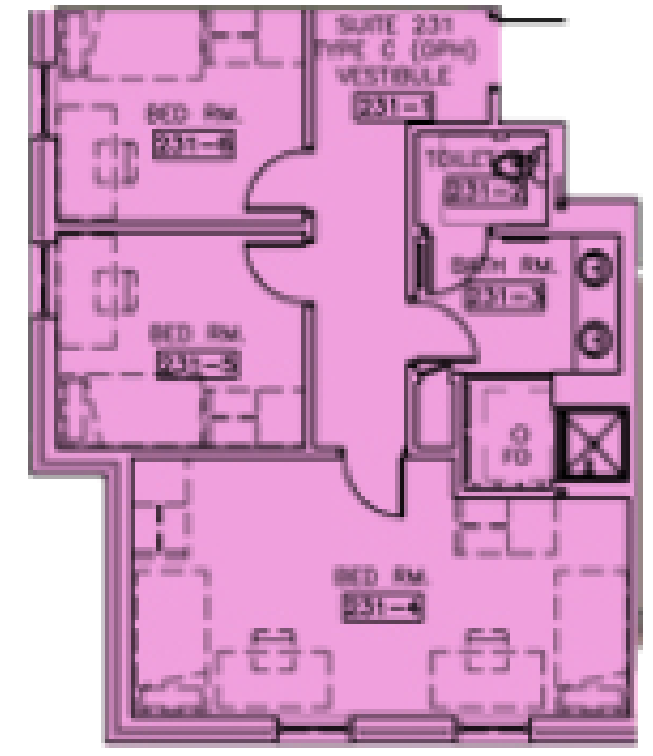

Open to any student

RESIDENCE LIFE
EDGEWOOD COLLEGE

Marshall South

Open to any student

Dominican Hall

Not open to first year students

Room and Suite Options

A Double, 2 Singles w/ Bathroom and Living Room

9

4 singles w/ Bathroom and Living Room

6

A Double, 2 Singles w/ Bathroom

6

A Double w/ Bathroom

2

2 Doubles w/ Bathroom

12

Dominican Rooms & Suites

Double & 2 singles w/ Living Room

4 Singles w/ Living Room

Not open to first year students

Double, 2 Singles

2 Doubles

Double

Dominican CO-OP

Not open to
first year
students

All Co-op suites contain a living room

Dominican Hall

Not open to aspiring sophomores
or first year students

Apartment Options

5 singles w/ Bathroom, Kitchen,
and Living Room