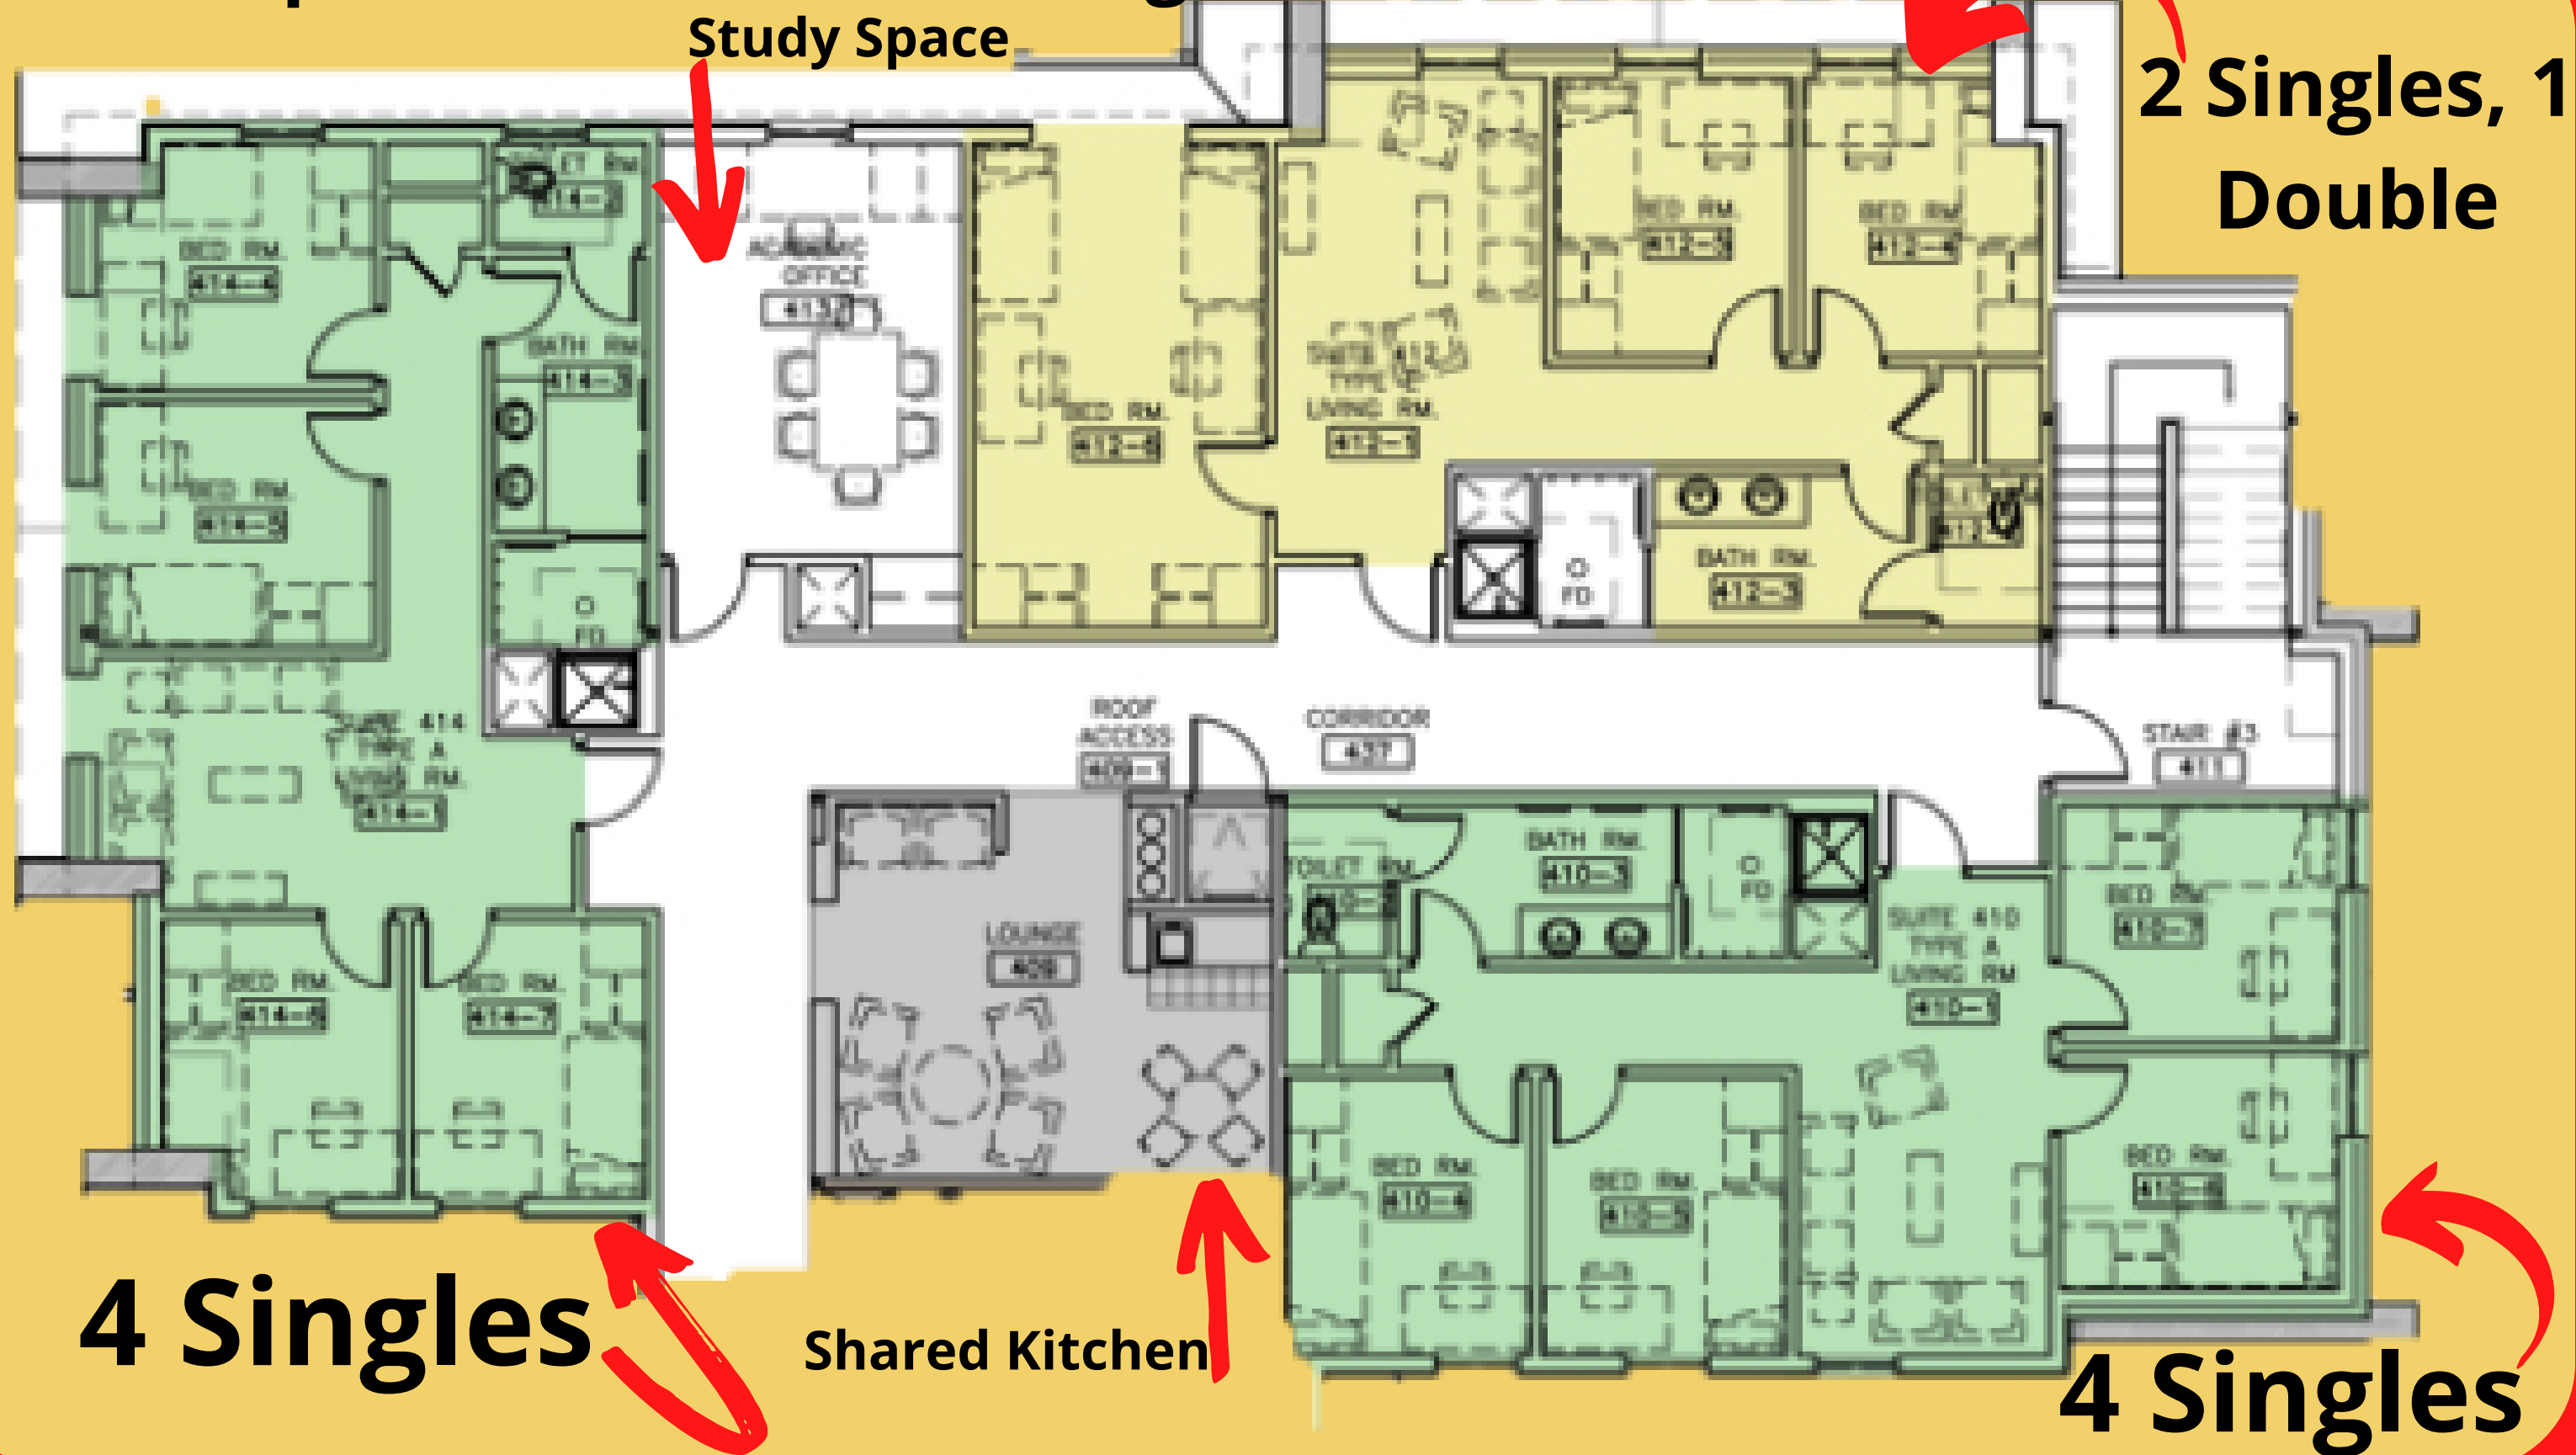

Open to any student

RESIDENCE LIFE
EDGEWOOD COLLEGE

Marshall South

Open to any student

Dominican Hall

Not open to first year students

Room and Suite Options

A Double, 2 Singles w/ Bathroom and Living Room

9

4 singles w/ Bathroom and Living Room

6

A Double, 2 Singles w/ Bathroom

6

A Double w/ Bathroom

2

2 Doubles w/ Bathroom

12

Dominican Rooms & Suites

Double & 2 singles w/ Living Room

4 Singles w/ Living Room

Not open to first year students

Double, 2 Singles

2 Doubles

Double

Dominican CO-OP

Not open to
first year
students

All Co-op suites contain a living room

Dominican Hall

Not open to aspiring sophomores
or first year students

Apartment Options

5 singles w/ Bathroom, Kitchen,
and Living Room