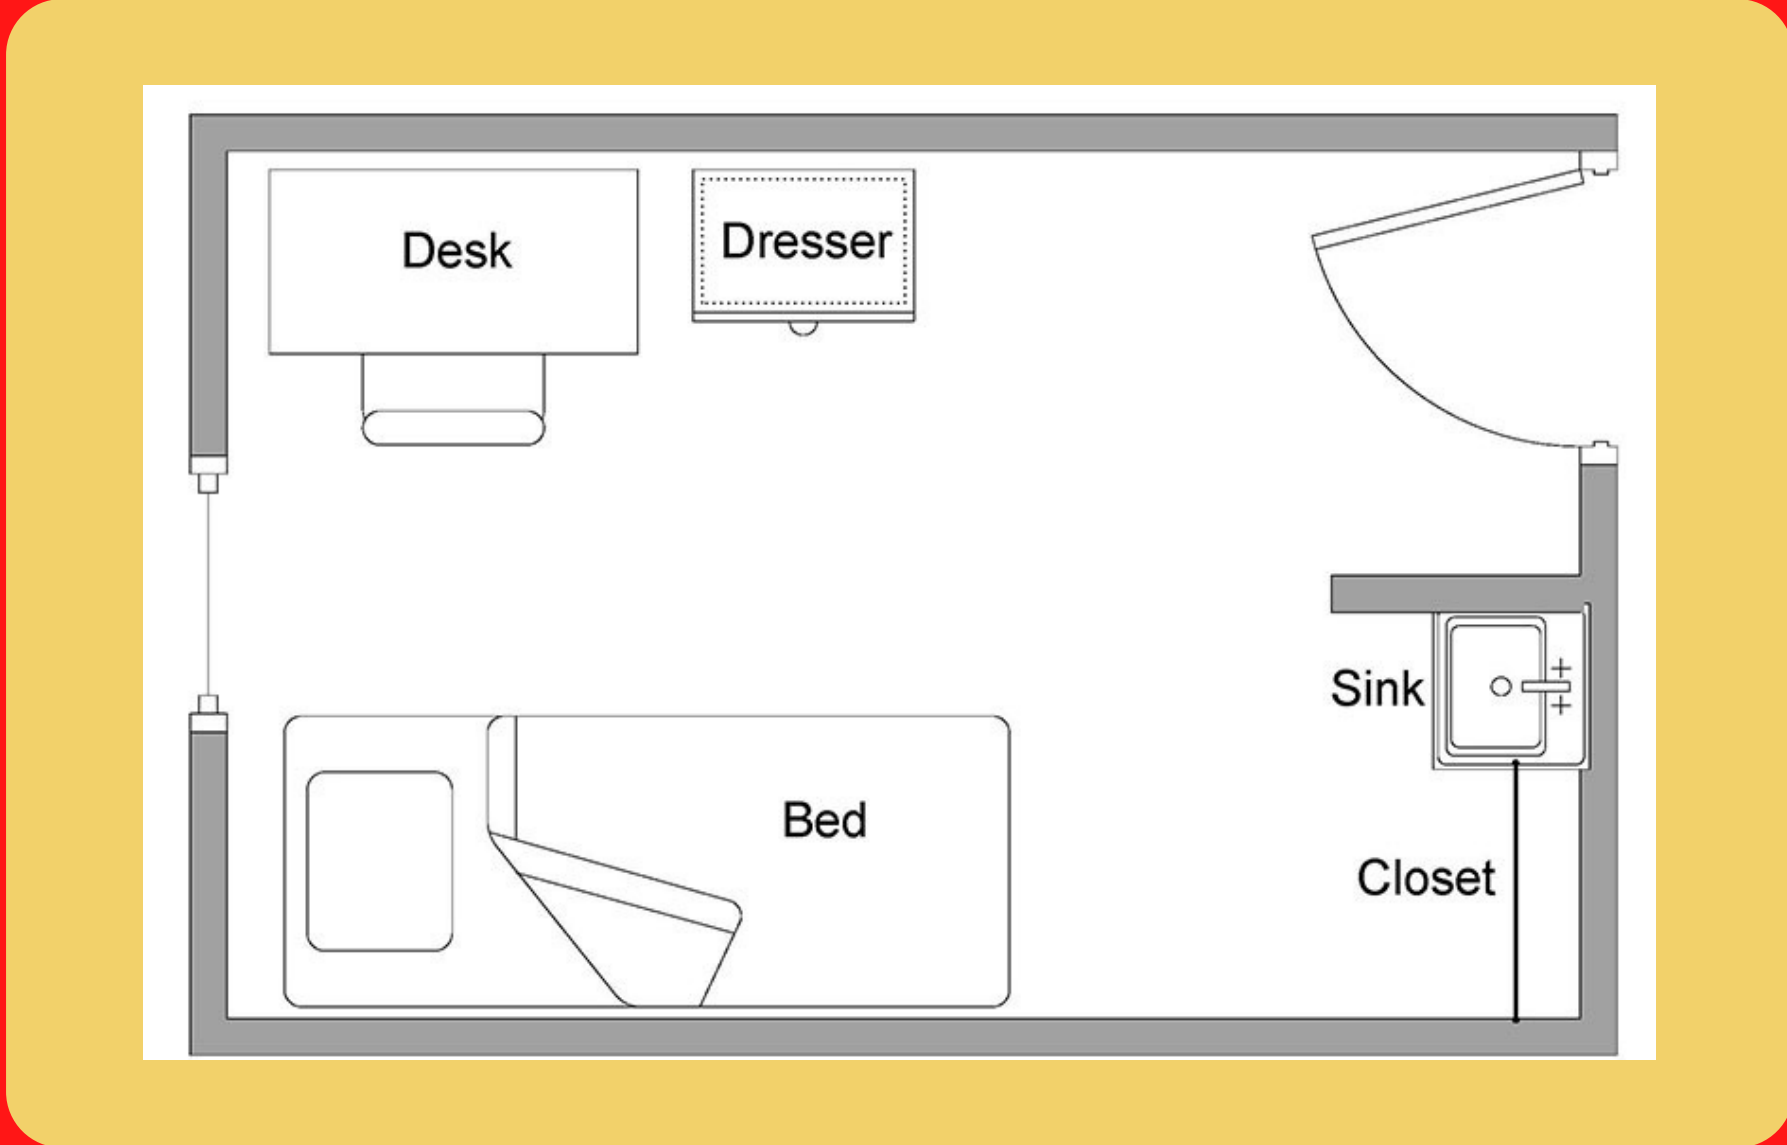

Open to any student

RESIDENCE LIFE
EDGEWOOD COLLEGE

Marshall South

Open to any student

Dominican Hall

Not open to first year students

Room and Suite Options

A Double, 2 Singles w/ Bathroom and Living Room

9

4 singles w/ Bathroom and Living Room

6

A Double, 2 Singles w/ Bathroom

6

A Double w/ Bathroom

2

2 Doubles w/ Bathroom