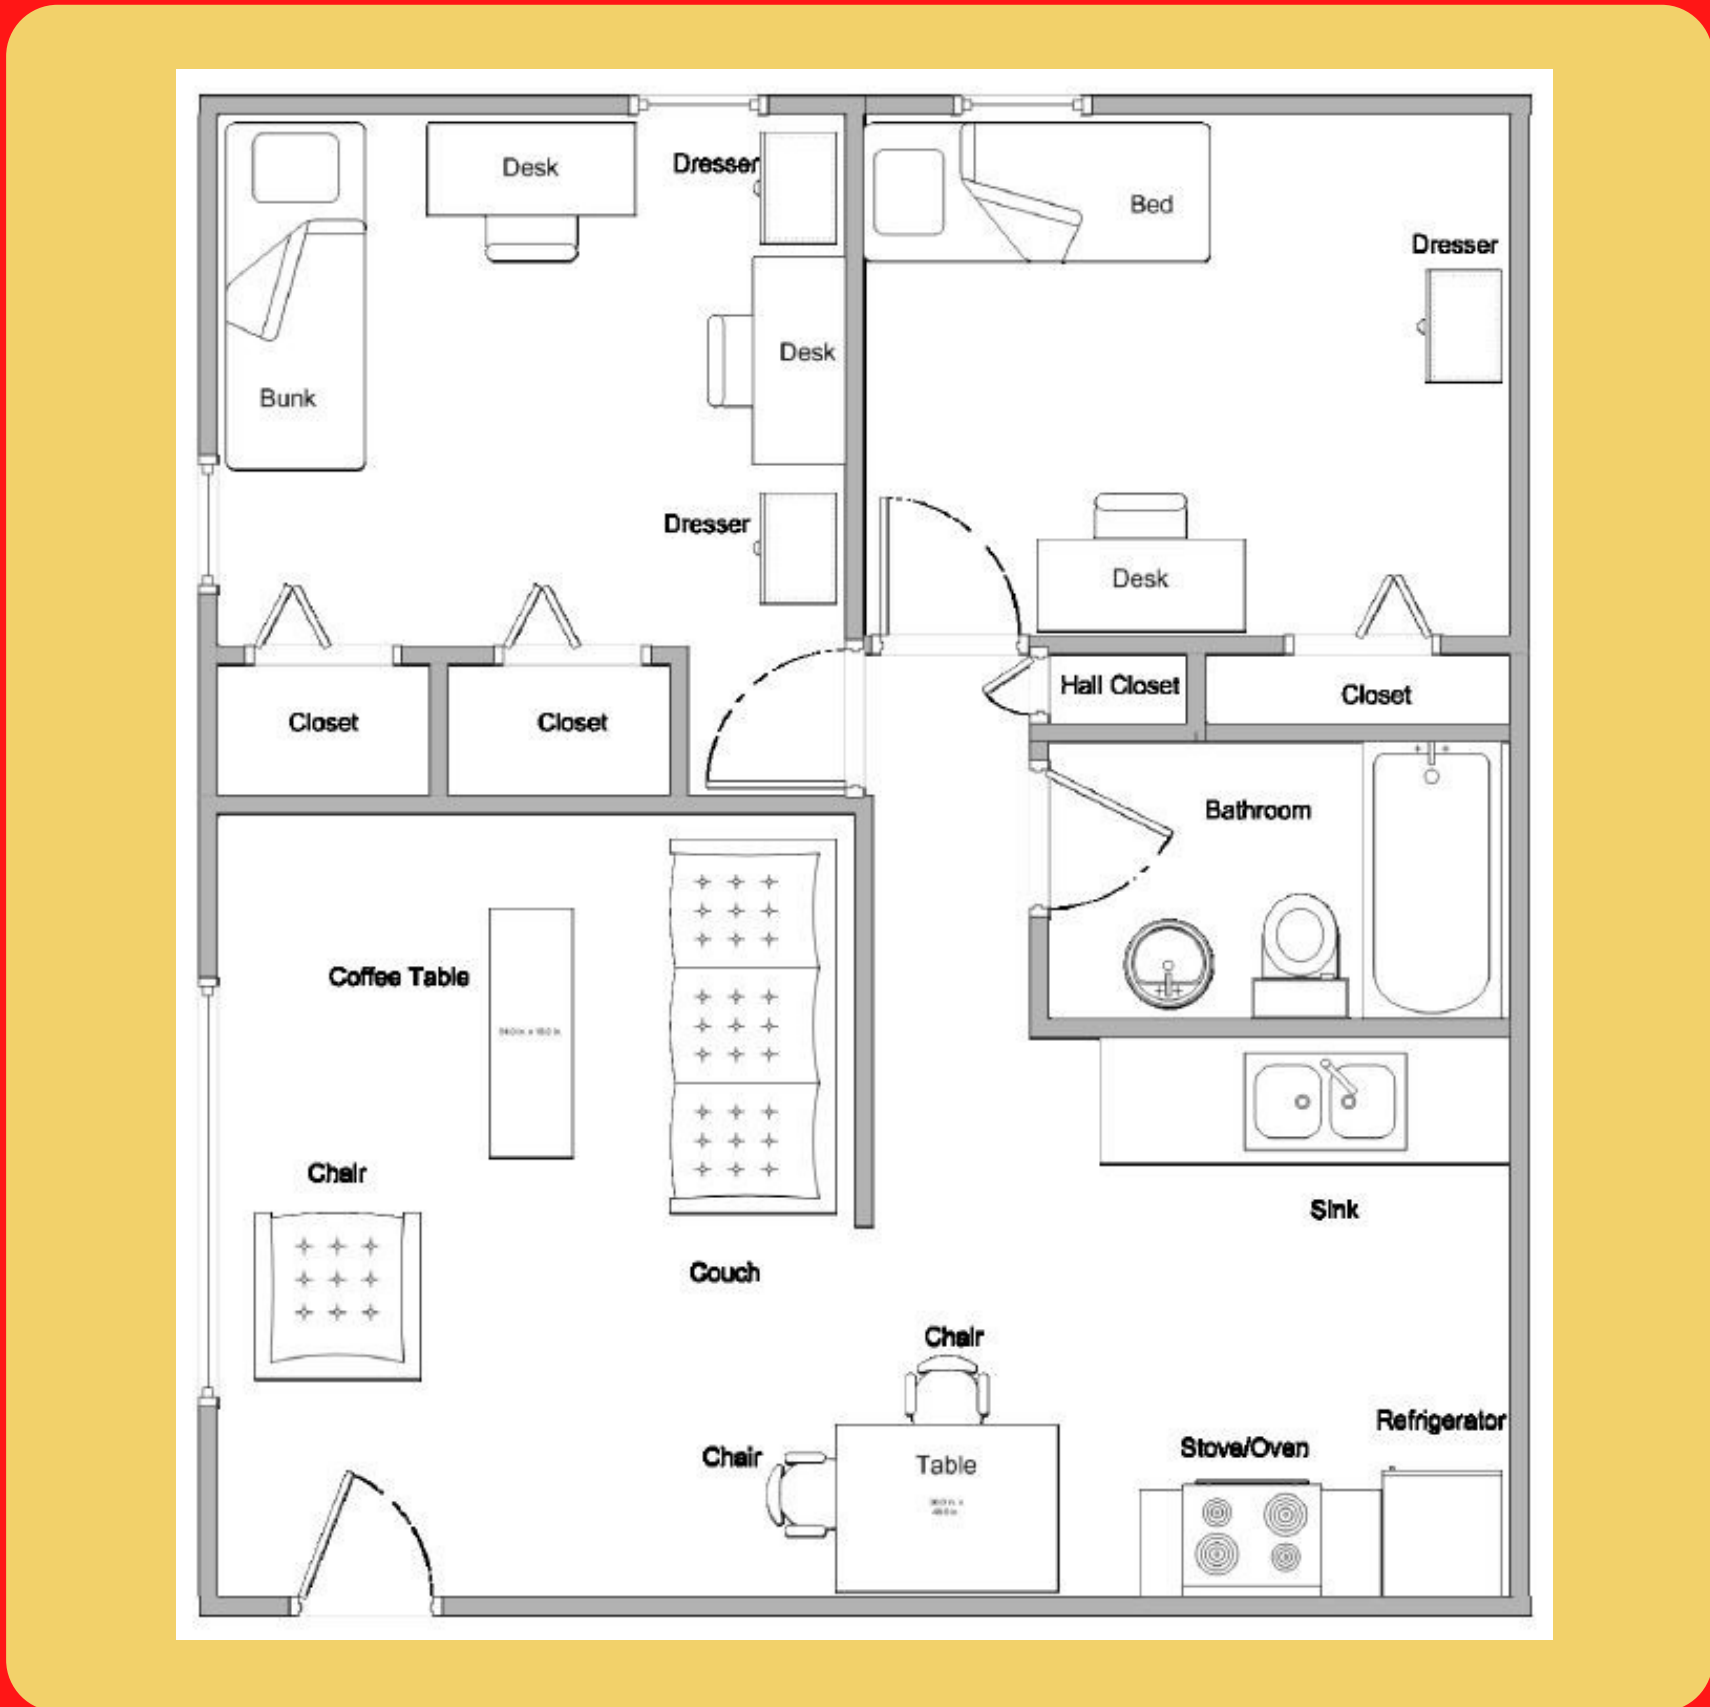

Open to any student

RESIDENCE LIFE
EDGEWOOD COLLEGE

Marshall South

Open to any student

Dominican Hall

Not open to first year students

Room and Suite Options

A Double, 2 Singles w/ Bathroom and Living Room

Dominican CO-OP

Not open to
first year
students

All Co-op suites contain a living room

Dominican Hall

Not open to aspiring sophomores
or first year students

Apartment Options

5 singles w/ Bathroom, Kitchen,
and Living Room

4

3 singles w/ Bathroom, Kitchen,
and Living Room

2

4 Singles w/ Bathroom and Living
Room

2

Double and 2 singles w/ Bathroom
and Living Room

1

Dominican Apartments

Not open to aspiring sophomores or first year students

5 Singles

3 Singles

Not open to aspiring sophomores or first year students

Sienna

(2 Bedroom Apartment for 2 or 3 People)

Weber

Not open to aspiring sophomores or first year students