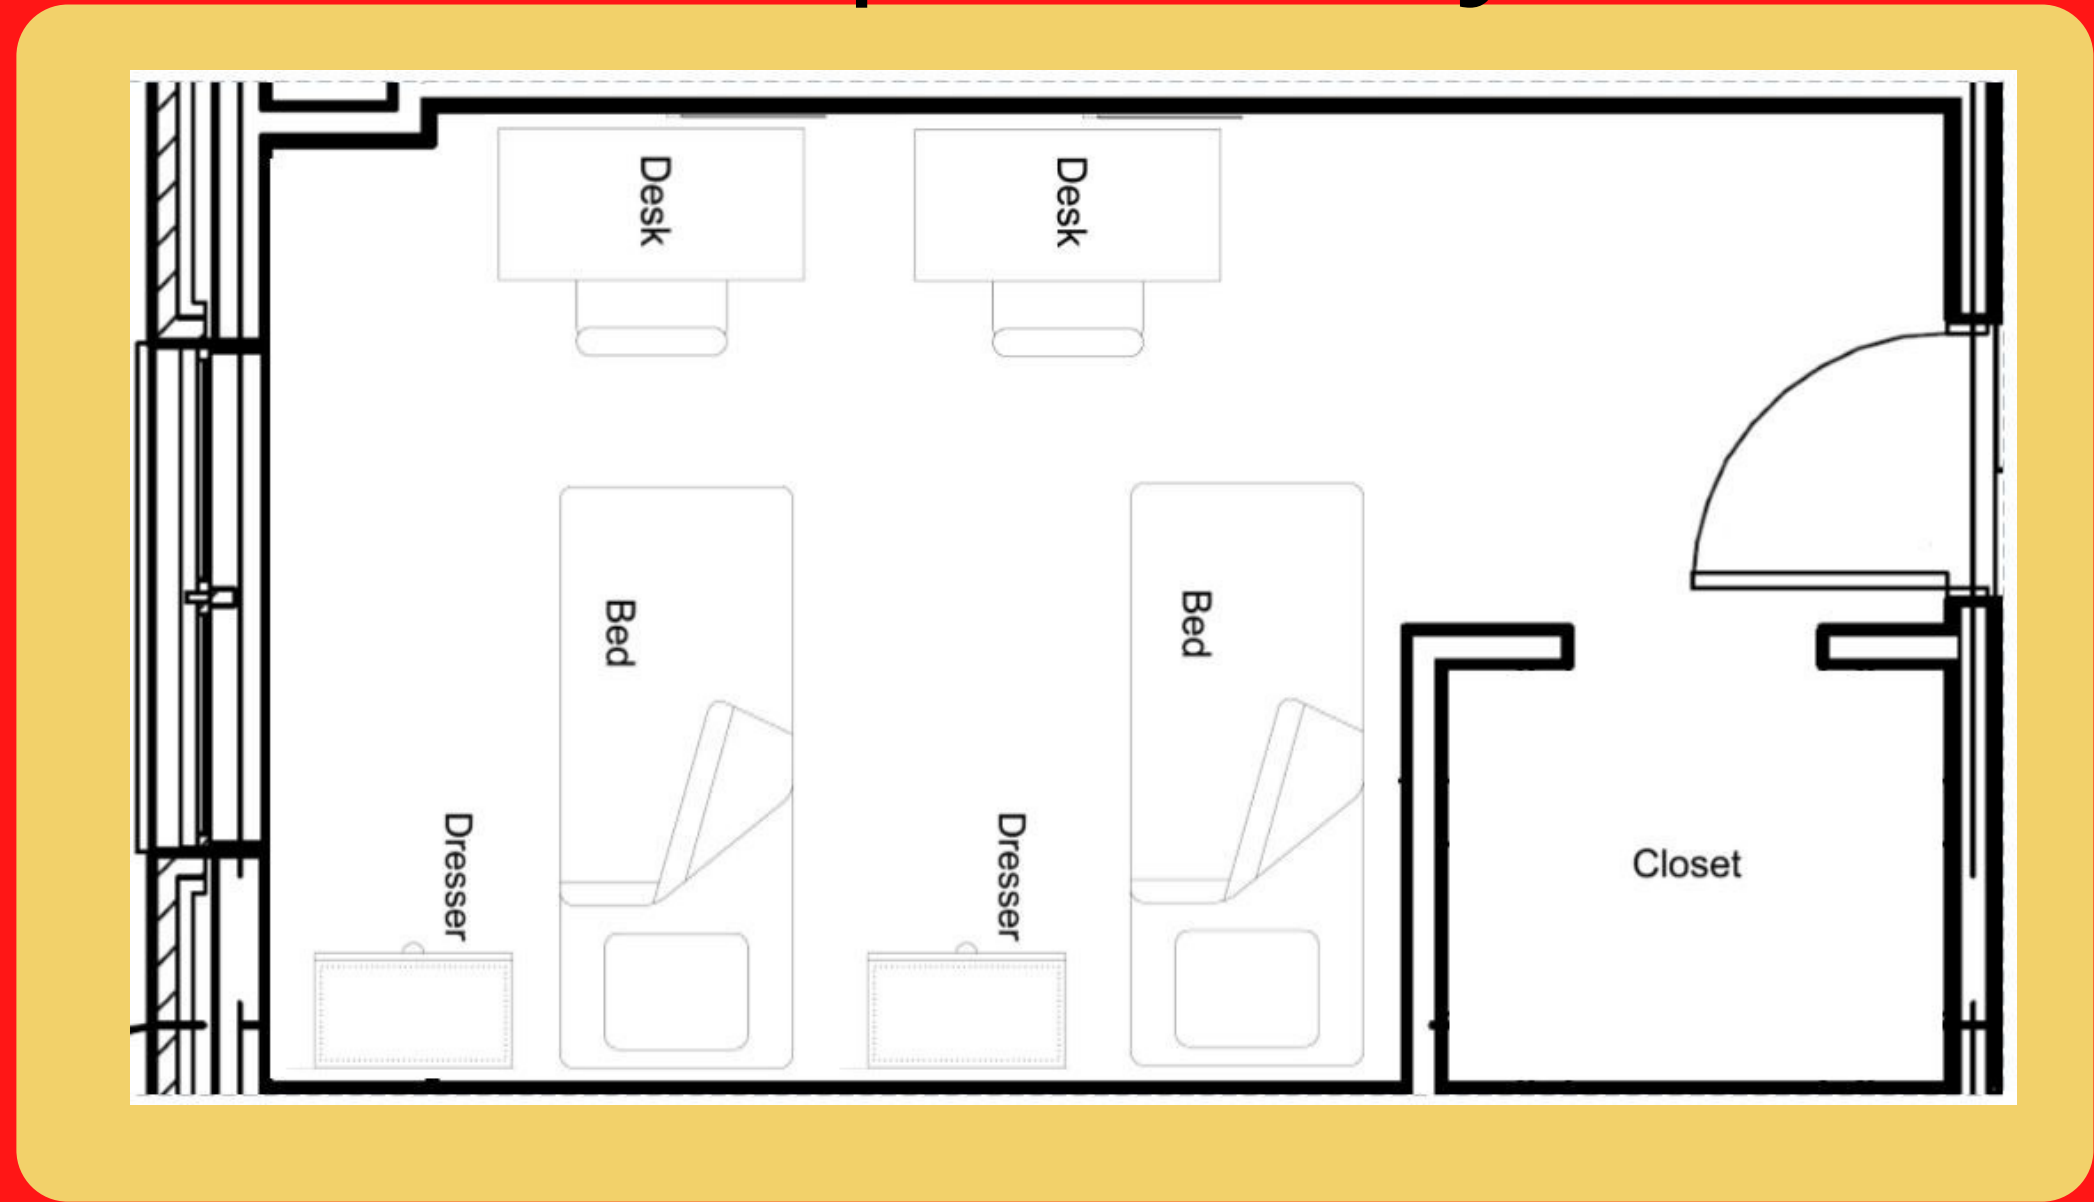

1st Year Students Only

RESIDENCE LIFE
EDGEWOOD COLLEGE

Stevie

East Regina

Open to any student

West Regina

Open to any student

Marshall North

Open to any student

RESIDENCE LIFE
EDGEWOOD COLLEGE

Marshall South

Open to any student

Dominican Hall

Not open to first year students

Room and Suite Options

A Double, 2 Singles w/ Bathroom and Living Room

9

4 singles w/ Bathroom and Living Room

6

A Double, 2 Singles w/ Bathroom

6

A Double w/ Bathroom

2

2 Doubles w/ Bathroom

12

Dominican Rooms & Suites

Double & 2 singles w/ Living Room

4 Singles w/ Living Room

Not open to first year students

Double, 2 Singles

2 Doubles

Double