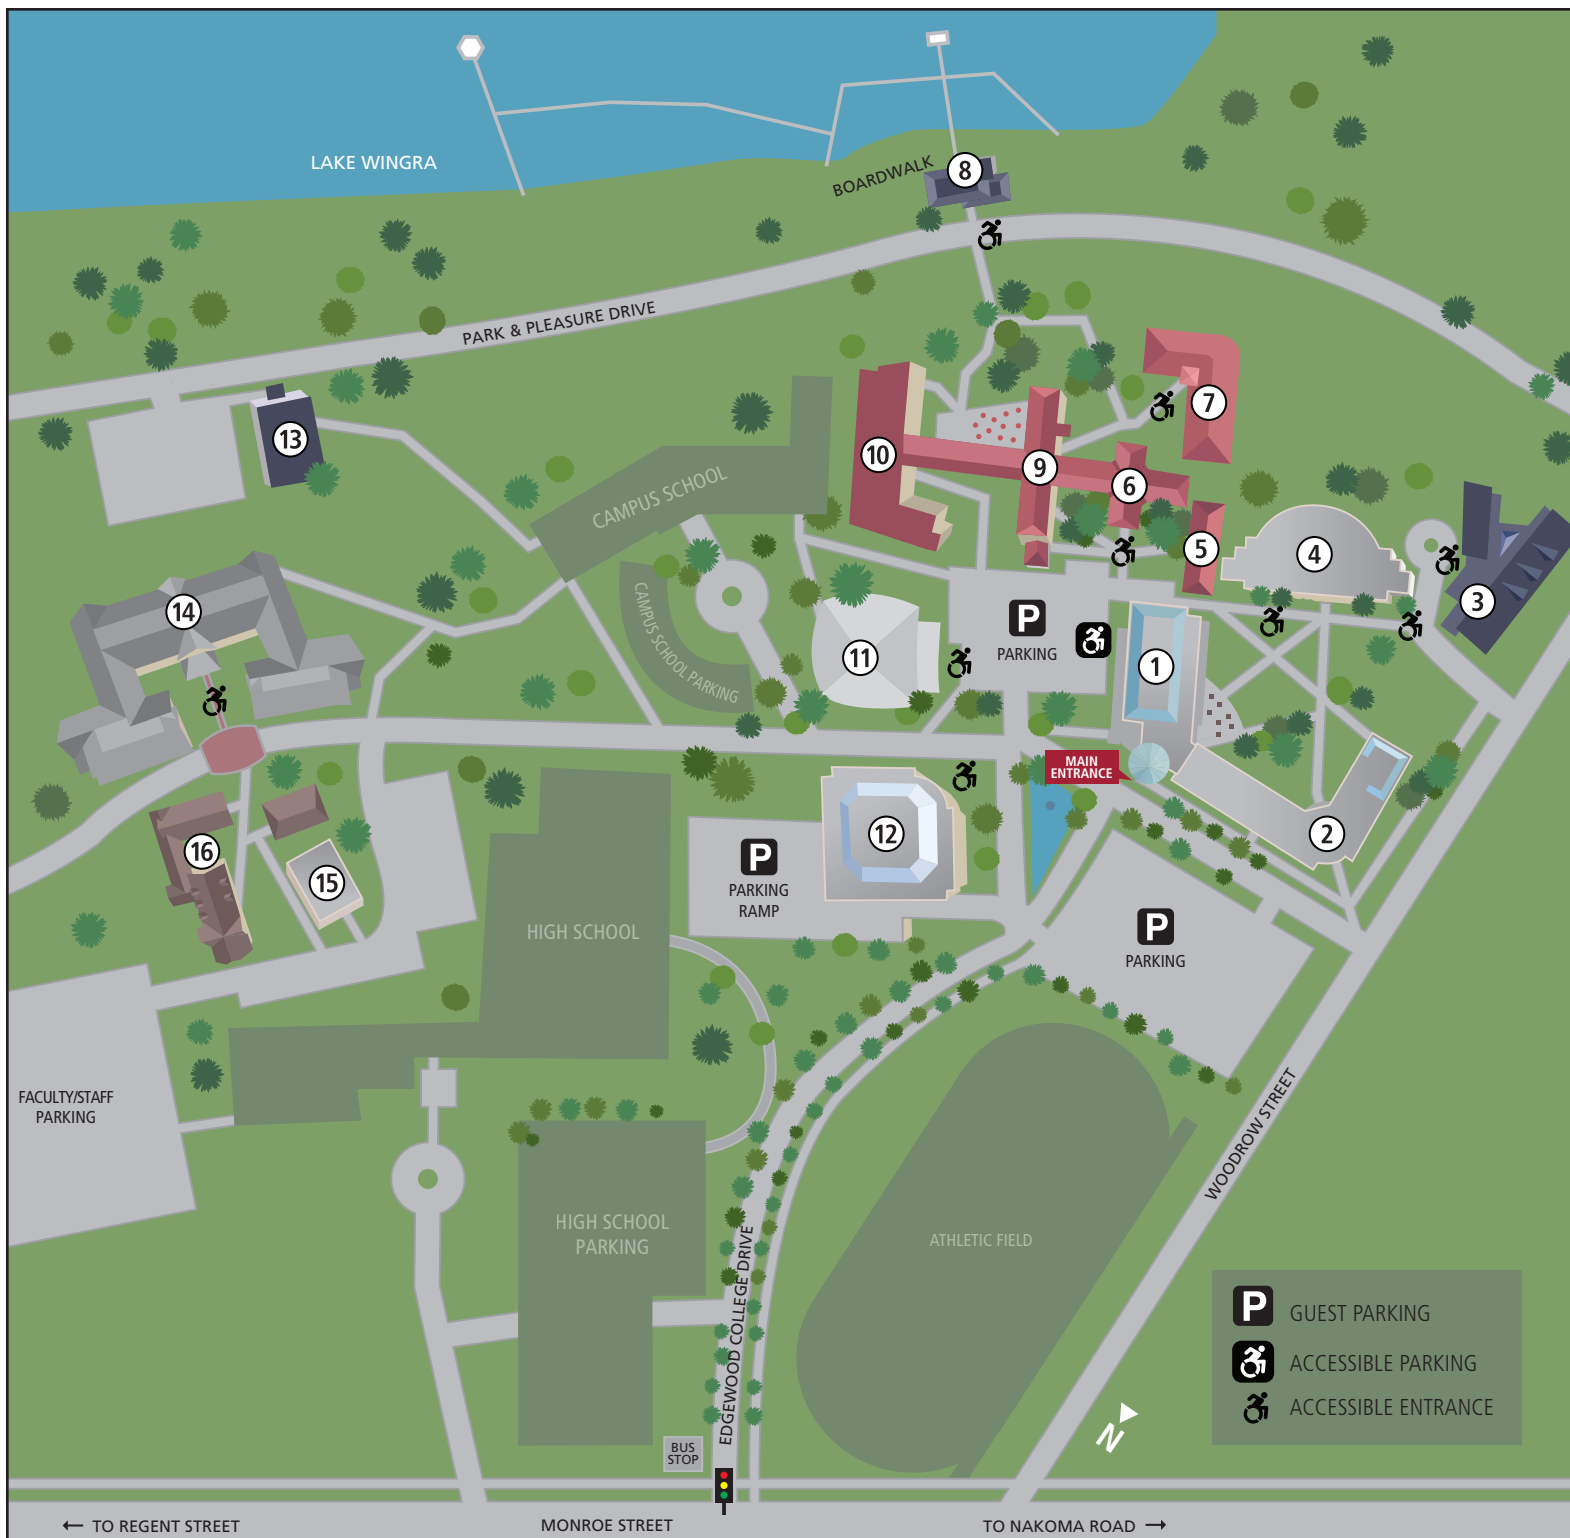

# WELCOME TO CAMPUS!

- ① Predolin Humanities Center
- ② DeRicci Hall
- ③ The Stream
- ④ Library
- ⑤ Weber Hall
- ⑥ St. Joseph Chapel
- ⑦ Stevie Hall
- ⑧ Mazzuchelli Hall
- ⑨ Regina Hall
- ⑩ East Regina
- ⑪ Edgedome
- ⑫ Sonderegger Science Center
- ⑬ Siena Apartments
- ⑭ Dominican Hall
- ⑮ Facilities HQ
- ⑯ Marshall Hall

← TO REGENT STREET

MONROE STREET

TO NAKOMA ROAD →